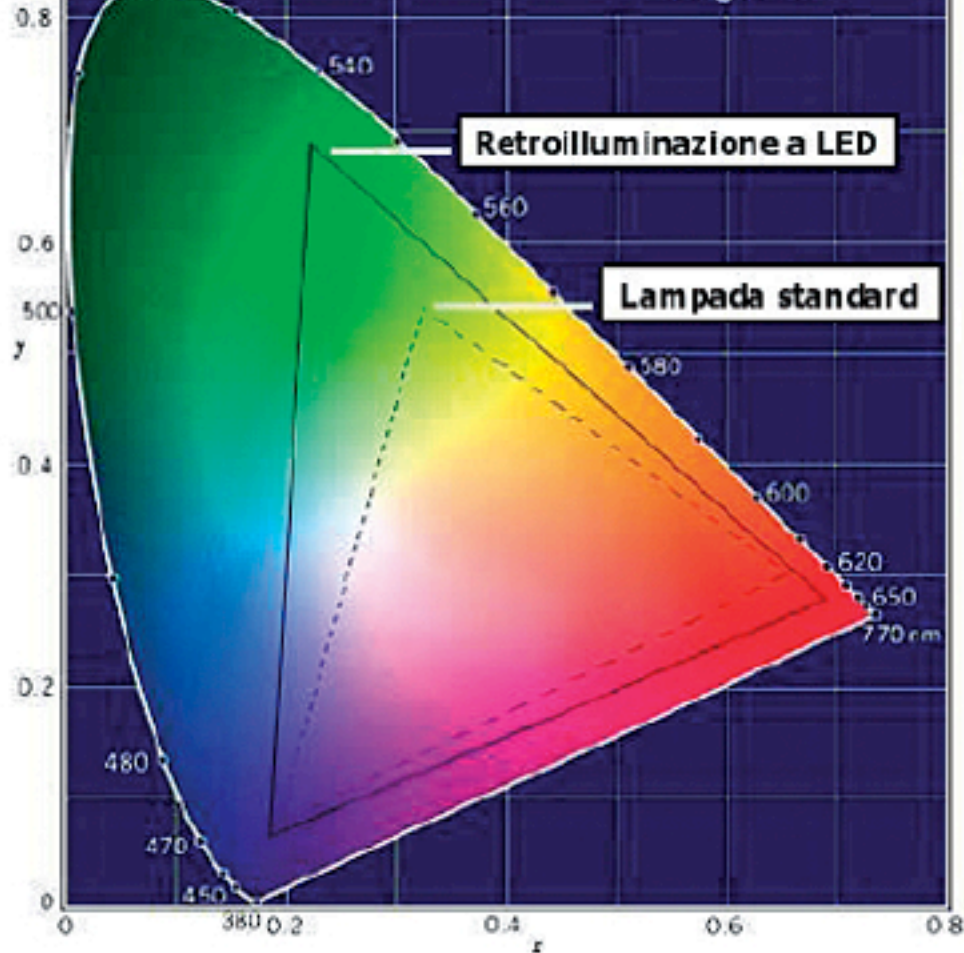

CIE Chromacity Diagram

≥105% NTSC

65-75% NTSC